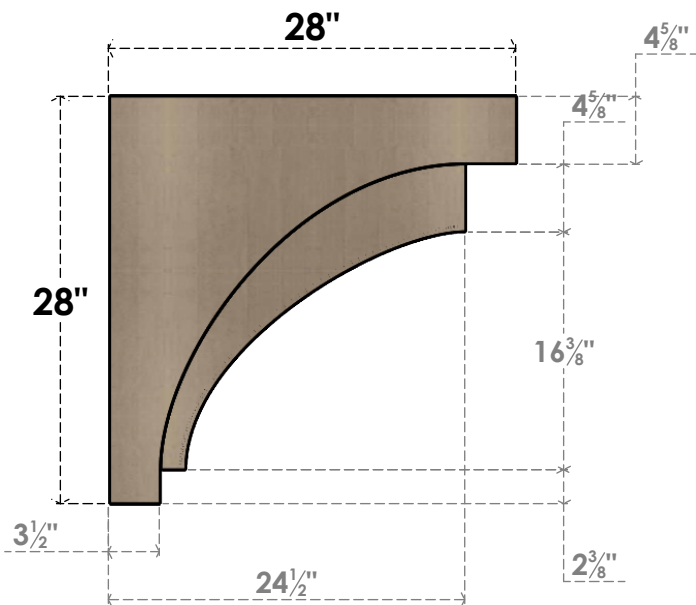

ITEM NUMBER: CORU07X28X28RIVRCPR

7"W X 28"D X 28"H SERIES 1 THIN RIVERA ROUGH CEDAR TIMBERTHANE FAUX WOOD CORBEL, PRIMED

SIDE PROFILE

FRONT PROFILE

ISOMETRIC

EKENA MILLWORK
2300 WEST MAIN ST.
CLARKSVILLE, TX 75426
TOLL FREE: 866-607-0453
WWW.EKENAMILLWORK.COM

NOTES

1. INSTALLATION TO BE COMPLETED IN ACCORDANCE WITH MANUFACTURER'S SPECIFICATIONS.
2. DRAWING MAY NOT BE TO SCALE
3. THIS DRAWING IS INTENDED FOR DESIGN AND PLANNING PURPOSES ONLY.
4. ALL INFORMATION CONTAINED HEREIN WAS CURRENT AT THE TIME OF DEVELOPMENT BUT MUST BE REVIEWED AND APPROVED BY THE PRODUCT MANUFACTURER TO BE CONSIDERED ACCURATE.
5. TIMBERTHANE ARCHITECTURAL PRODUCTS ARE MADE FROM HIGH DENSITY URETHANE AND COME FACTORY PRIMED