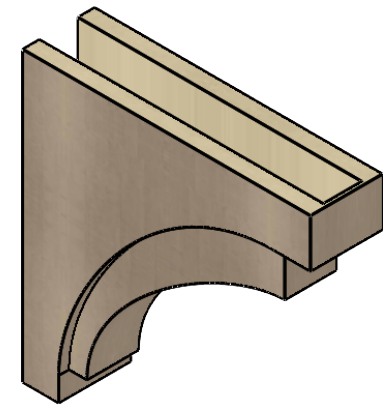

ITEM NUMBER: CORU07X28X28RIVRCPR

7"W X 28"D X 28"H SERIES 1 THIN RIVERA ROUGH CEDAR TIMBERTHANE FAUX WOOD CORBEL, PRIMED

SIDE PROFILE

FRONT PROFILE

ISOMETRIC

EKENA MILLWORK
2300 WEST MAIN ST.
CLARKSVILLE, TX 75426
TOLL FREE: 866-607-0453
WWW.EKENAMILLWORK.COM

NOTES

1. INSTALLATION TO BE COMPLETED IN ACCORDANCE WITH MANUFACTURER'S SPECIFICATIONS.
2. DRAWING MAY NOT BE TO SCALE
3. THIS DRAWING IS INTENDED FOR DESIGN AND PLANNING PURPOSES ONLY.
4. ALL INFORMATION CONTAINED HEREIN WAS CURRENT AT THE TIME OF DEVELOPMENT BUT MUST BE REVIEWED AND APPROVED BY THE PRODUCT MANUFACTURER TO BE CONSIDERED ACCURATE.
5. TIMBERTHANE ARCHITECTURAL PRODUCTS ARE MADE FROM HIGH DENSITY URETHANE AND COME FACTORY PRIMED