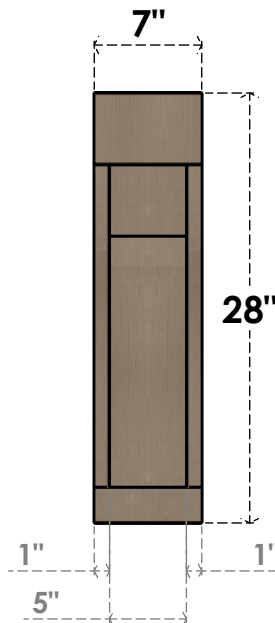

ITEM NUMBER: CORU07X28X28RIVRCPR

7"W X 28"D X 28"H SERIES 1 THIN RIVERA ROUGH CEDAR TIMBERTHANE FAUX WOOD CORBEL, PRIMED

SIDE PROFILE

FRONT PROFILE

ISOMETRIC

EKENA MILLWORK
2300 WEST MAIN ST.
CLARKSVILLE, TX 75426
TOLL FREE: 866-607-0453
WWW.EKENAMILLWORK.COM

NOTES

1. INSTALLATION TO BE COMPLETED IN ACCORDANCE WITH MANUFACTURER'S SPECIFICATIONS.
2. DRAWING MAY NOT BE TO SCALE
3. THIS DRAWING IS INTENDED FOR DESIGN AND PLANNING PURPOSES ONLY.
4. ALL INFORMATION CONTAINED HEREIN WAS CURRENT AT THE TIME OF DEVELOPMENT BUT MUST BE REVIEWED AND APPROVED BY THE PRODUCT MANUFACTURER TO BE CONSIDERED ACCURATE.
5. TIMBERTHANE ARCHITECTURAL PRODUCTS ARE MADE FROM HIGH DENSITY URETHANE AND COME FACTORY PRIMED